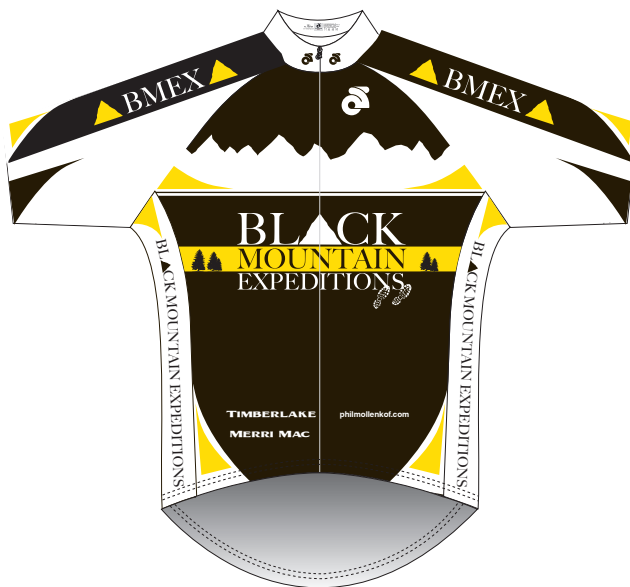

Customer: BLACK MOUNTAIN EXPEDITIONS

Raglan Short Sleeves Jersey Template
● With Side Panel

Front Panel
(3D Presentation)

Back Panel

Version V1.1

Z09-FXX-L1

PRE-DYED LYCRA

 Full Sublimation

CUTTING:

- Mens Race Cut Mens Club Cut
 Womens Cut Children Cut

ZIPPER:

- Full Zipper 3/4 Zipper Cut
 Shorts Cut

FABRIC:

- Normal Fabric Summer Fabric